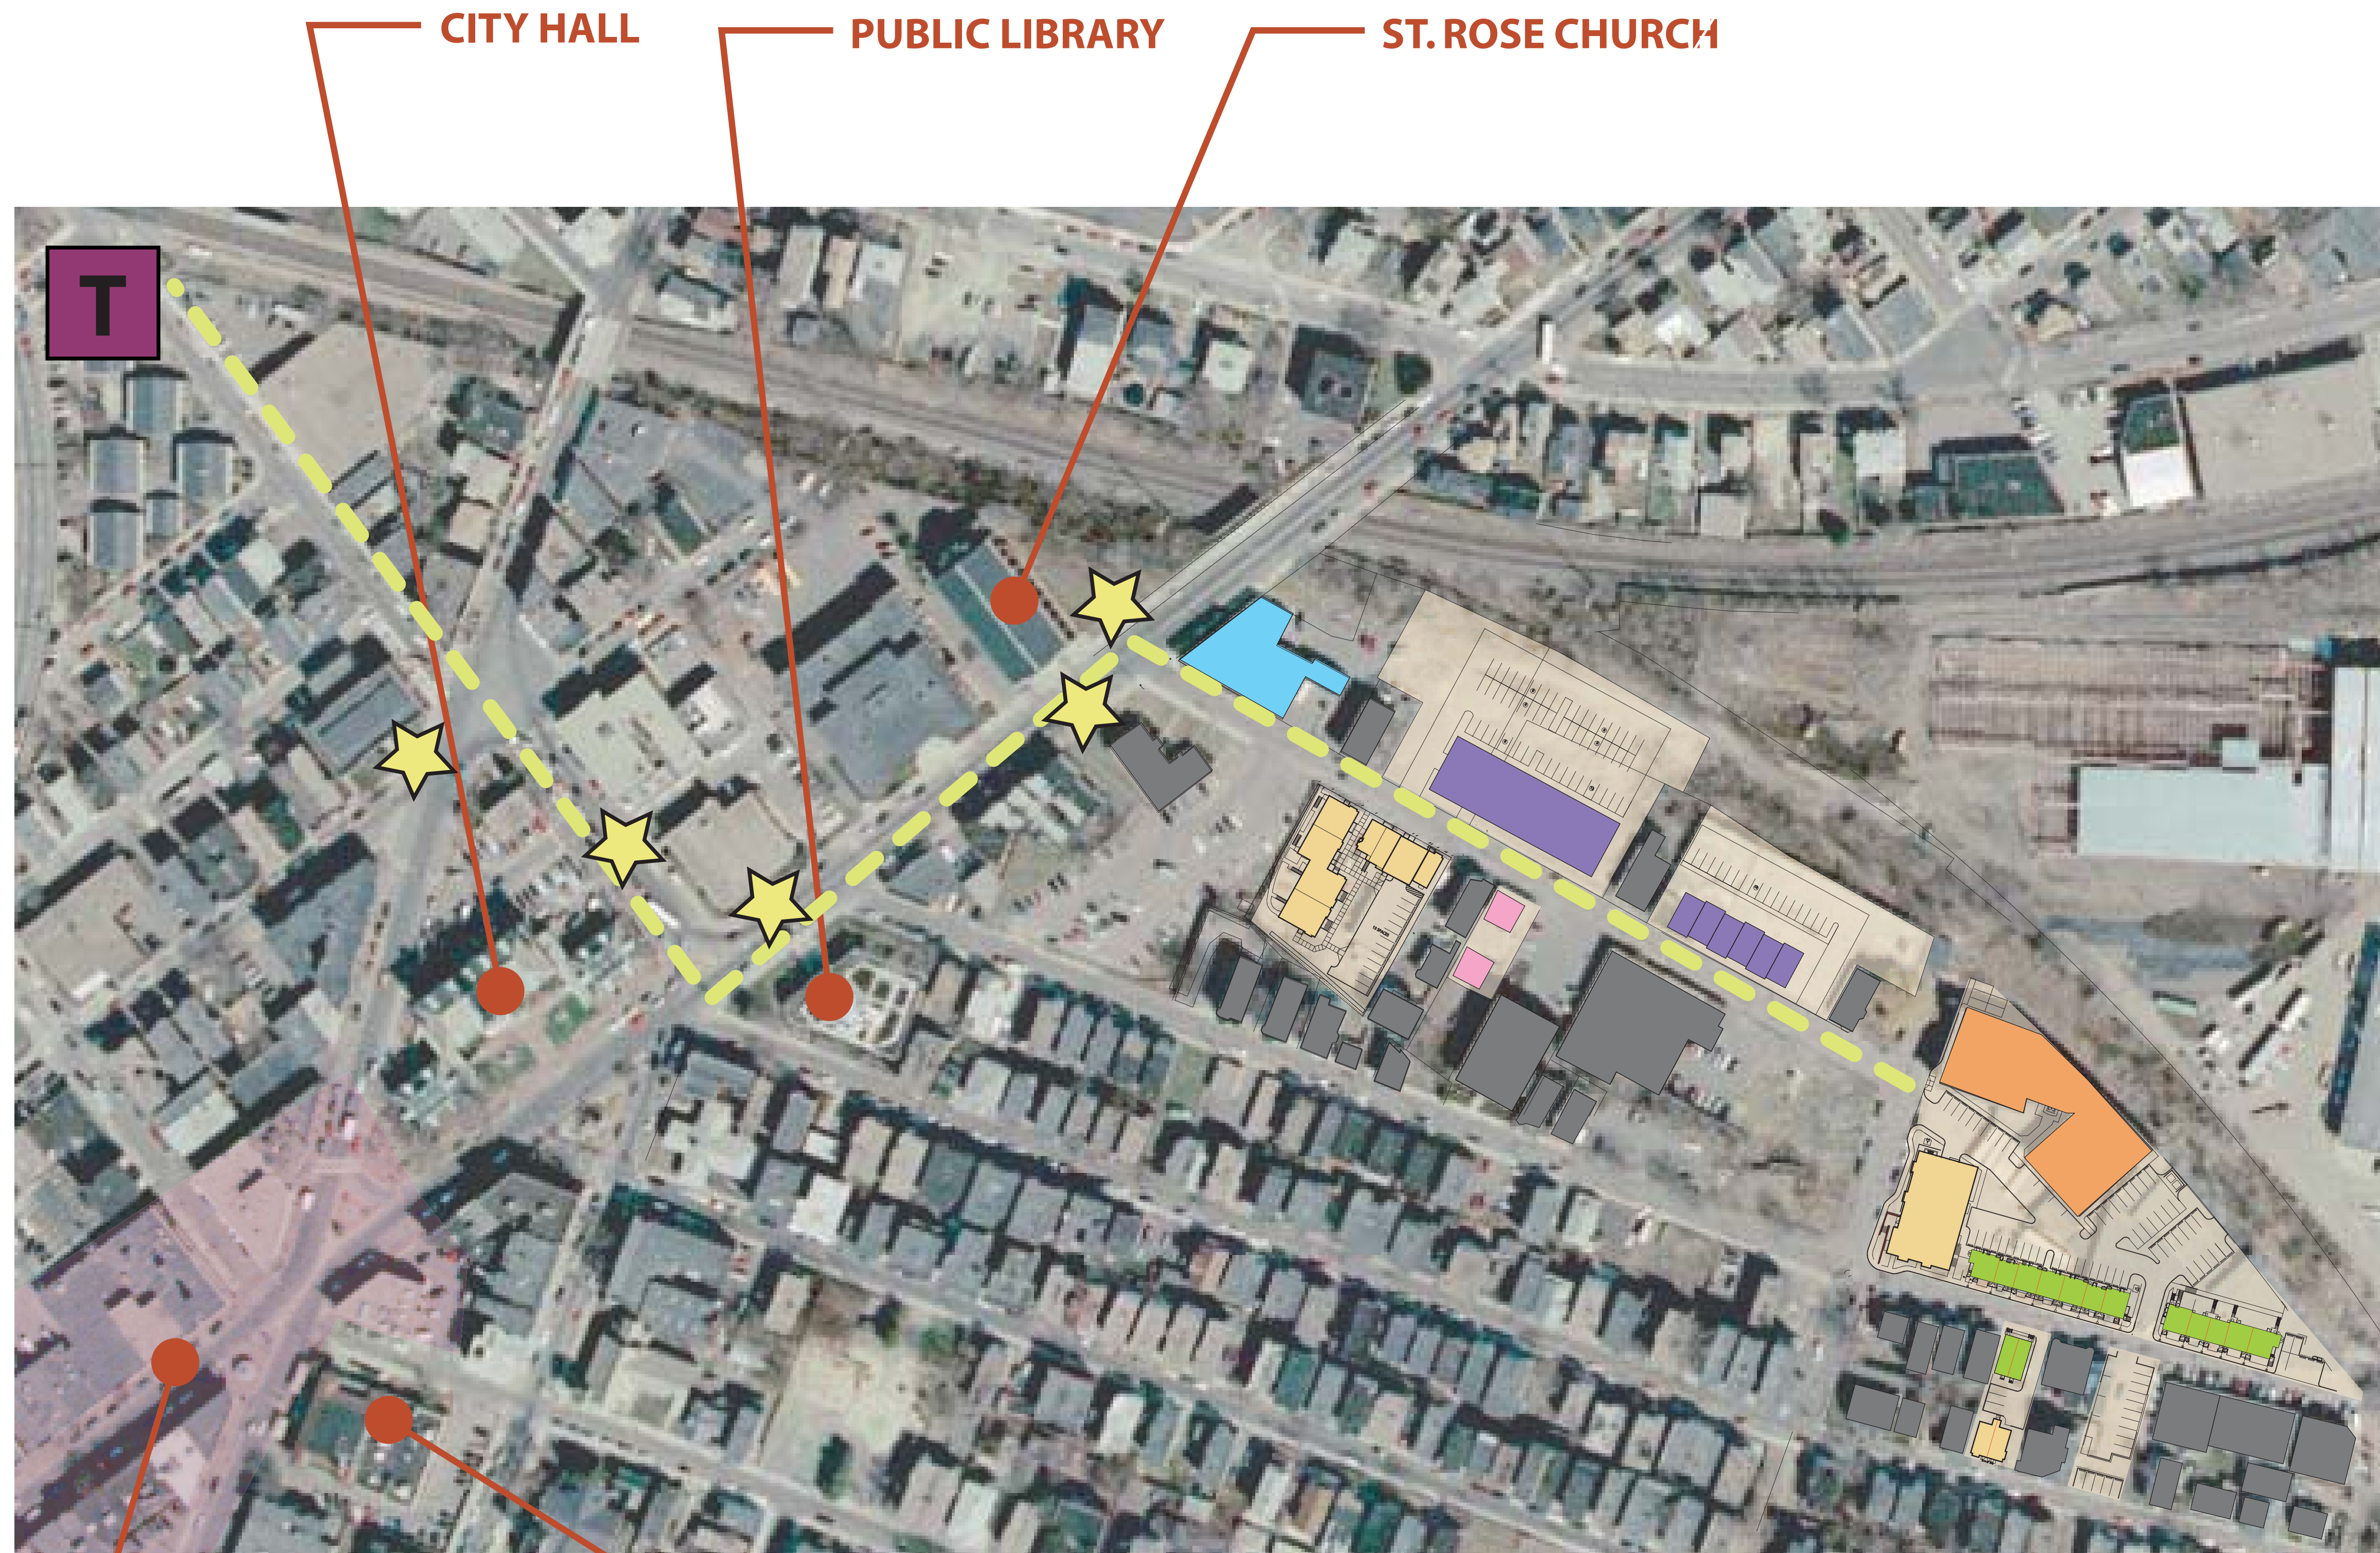

BOX DISTRICT REDEVELOPMENT CONTEXT MAP

Legend:

-  Commuter Rail Stop
-  Janus Highland Apartments
-  Box Works Homes
-  Atlas Lofts
-  CND New Office
-  D'Amico Rental
-  Future Housing by Mitchell Properties
-  Bus Stops